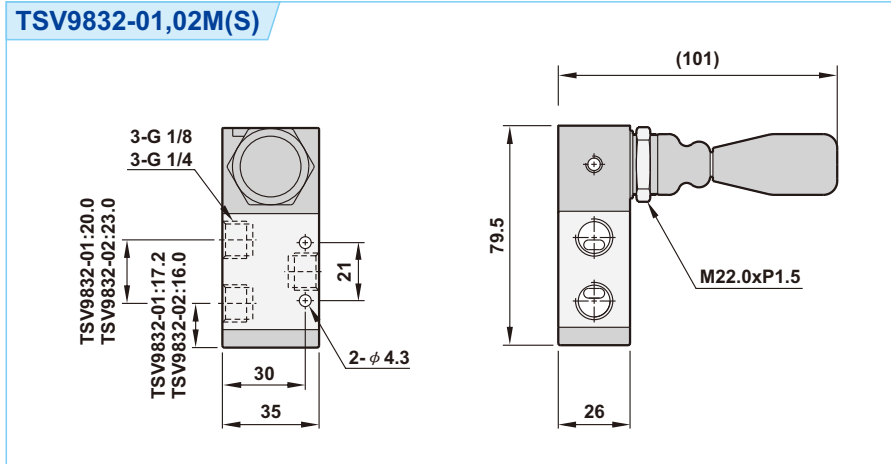

TSV Series 3/2 Way Hand Control Valve

Symbol

Features

1. Easy operation.
2. Large flow rate.
3. Suitable for vacuum operation.
4. Available for panel mounting.

How to order

TSV9832 - 02	N	M
3/2 Way	Thread	Acting
Port size 01: 1/8" 02: 1/4"	Blank : G N : NPT R : Rc	S : Spring return M : Detent

Specifications

Model	TSV9832-01M(S)	TSV9832-02M(S)
Port size	1/8"	1/4"
Body material	Aluminum alloy	
Fluid	Compressed air	
Sectional area	18mm ²	
Operating pressure range	0 ~ 9 kgf/cm ²	
Proof pressure	10 kgf/cm ²	
Ambient temperature	-10°C ~ 60°C	

Dimensions

Flow chart