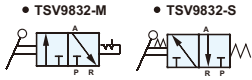

TSV Series 3/2 Way Hand Control Valve

Symbol

Features

1. Easy operation.
2. Large flow rate.
3. Suitable for vacuum operation.
4. Available for panel mounting.

How to order

TSV9832 - 02	N	M
3/2 Way	Thread	Acting
Port size 01: 1/8" 02: 1/4"	Blank : G N : NPT R : Rc	S : Spring return M : Detent

Specifications

Model	TSV9832-01M(S)	TSV9832-02M(S)
Port size	1/8"	1/4"
Body material	Aluminum alloy	
Fluid	Compressed air	
Sectional area	18mm ²	
Operating pressure range	0 ~ 9 kgf/cm ²	
Proof pressure	10 kgf/cm ²	
Ambient temperature	-10°C ~ 60°C	

Dimensions

Flow chart